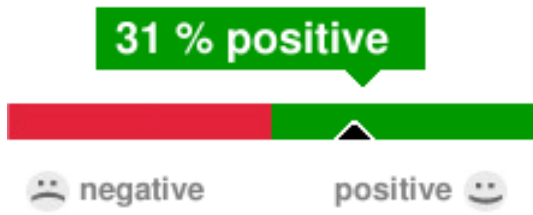

89% Twitter
107 reactions

4% Friendfeed
5 reactions

3% Wordpress
4 reactions

1% Forum
2 reactions

0% Other
1 reactions

SENTIMENT

The overall sentiment of the conversation

The topics people discussed the most. Green means positive while red means negative