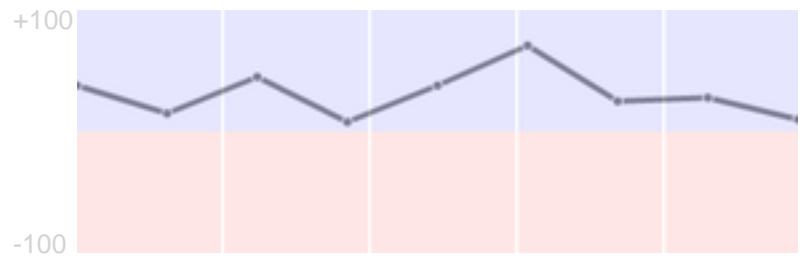

89% Twitter
107 reactions

4% Friendfeed
5 reactions

3% Wordpress
4 reactions

1% Forum
2 reactions

0% Other
1 reactions

SENTIMENT

The overall sentiment of the conversation

The topics people discussed the most. Green means positive while red means negative