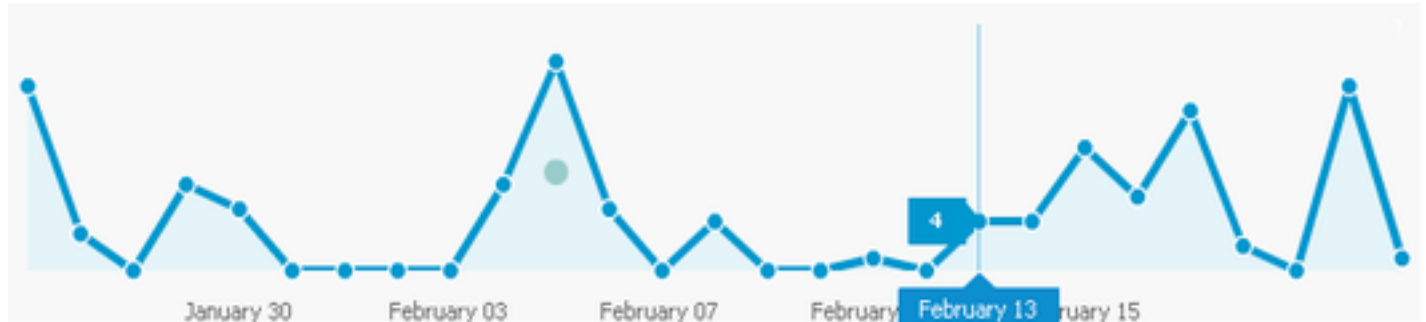

eureka springs

EVOLUTION

The overall evolution of mentions, stories and comments about your search term.

45 conversations

119 reactions this month

DISTRIBUTION

The social platforms most used by the community

89% Twitter
107 reactions

4% Friendfeed
5 reactions

3% Wordpress
4 reactions

1% Forum
2 reactions

0% Other
1 reactions

SENTIMENT

The overall sentiment of the conversation

The topics people discussed the most. Green means positive while red means negative